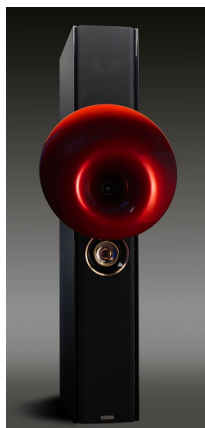

Audio Federation with Acapella Audio Arts & Audio Note UK

Welcome to Pacific Audiofest 2022, Cascade 3

Audio Federation is honored to be Acapella's US distributor.
Come visit us in the **San Francisco Bay** area, or ask about a dealer near you.

Questions after the show? Voice/text: **303.546.6503** Web: **audiofederation.com** Email:
mike+neli@audiofederation.com

Acapella *Apollon* loudspeakers

$180,000

Acapella Audio Arts has been building loudspeakers and audio electronics in Germany for forty years. The inventors of the spherical horn, Acapella recently introduced their proprietary hyperspherical horn, which supports outstanding sonic integration and ease of placement in listening rooms. The *Apollon* are born from a pure love of music, presented with a true sense of scale.

91 inches tall. About 700 lbs. Sensitivity: 96 dB. Impedance: 6-8 ohms. Bass drivers: 6 x 10 inch. Horn loaded midrange. Acapella's incomparable TW1s ION (plasma) tweeter.

Acapella integrated amplifier

$135,000

Musical and authoritative hybrid integrated amplifier.

Voltage amplification with Valve (E182CC) initial gain stage and MOSFET output stage. Compact, carefully thought out layout with short signal paths and very closely matched components. Silver wire in the signal path. Transformer coupled balanced inputs and outputs. About 2K wpc.

Acapella *Audio One* music server

$8000

Now in production. Using its own internal DAC, a very good value. Also a superb transport for a reference level DAC.

2TB Samsung SSD. Ethernet in, S/PDIF and analog RCA outputs.

Audio Note UK *DAC Five Signature*

$119,689

Classic Level Five converter, silver wired everywhere: custom Audio Note silver wired output transformer on 0.1 AN-Perma 50 double C-cores, silver wired I/V interface matching transformers. Valve regulated power supply. Transformer coupled balanced outputs.